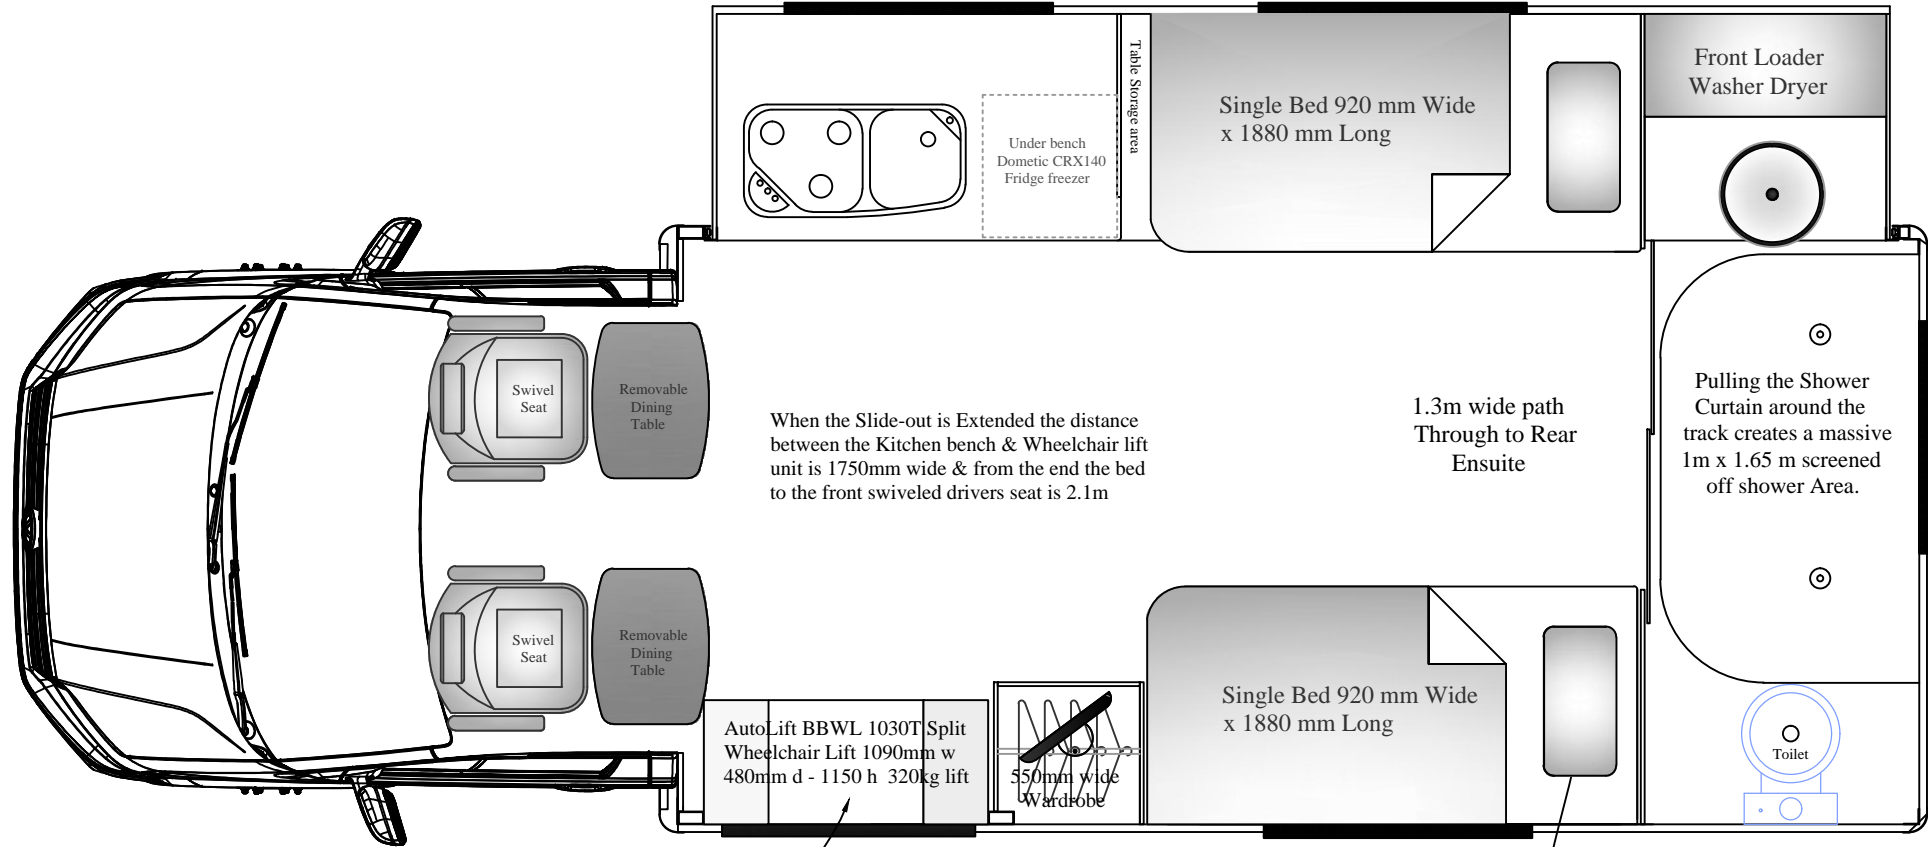

REVOLUTION Motorhomes

DESIRE SL24w (Wheel Chair)

Expanded Living Mode

When the Slide-out is Extended the distance between the Kitchen bench & Wheelchair lift unit is 1750mm wide & from the end of the bed to the front swiveled drivers seat is 2.1m

1.3m wide path Through to Rear Ensuite

Pulling the Shower Curtain around the track creates a massive 1m x 1.65 m screened off shower Area.

AutoLift BBWL 1030T Split Wheelchair Lift 1090mm w 480mm d - 1150 h 320kg lift

550mm wide Wardrobe

Single Bed 920 mm Wide x 1880 mm Long

Toilet

Front Loader Washer Dryer

Single Bed 920 mm Wide x 1880 mm Long

Table Storage area

Under bench Dometic CRX140 Fridge freezer

Custom Disability Options include

To allow able bodied persons to easily enter or exit the motorhome via the standard wheelchair access door, Revolution install a Split platform wheelchair Lift and 12 volt electrically operated entry steps.