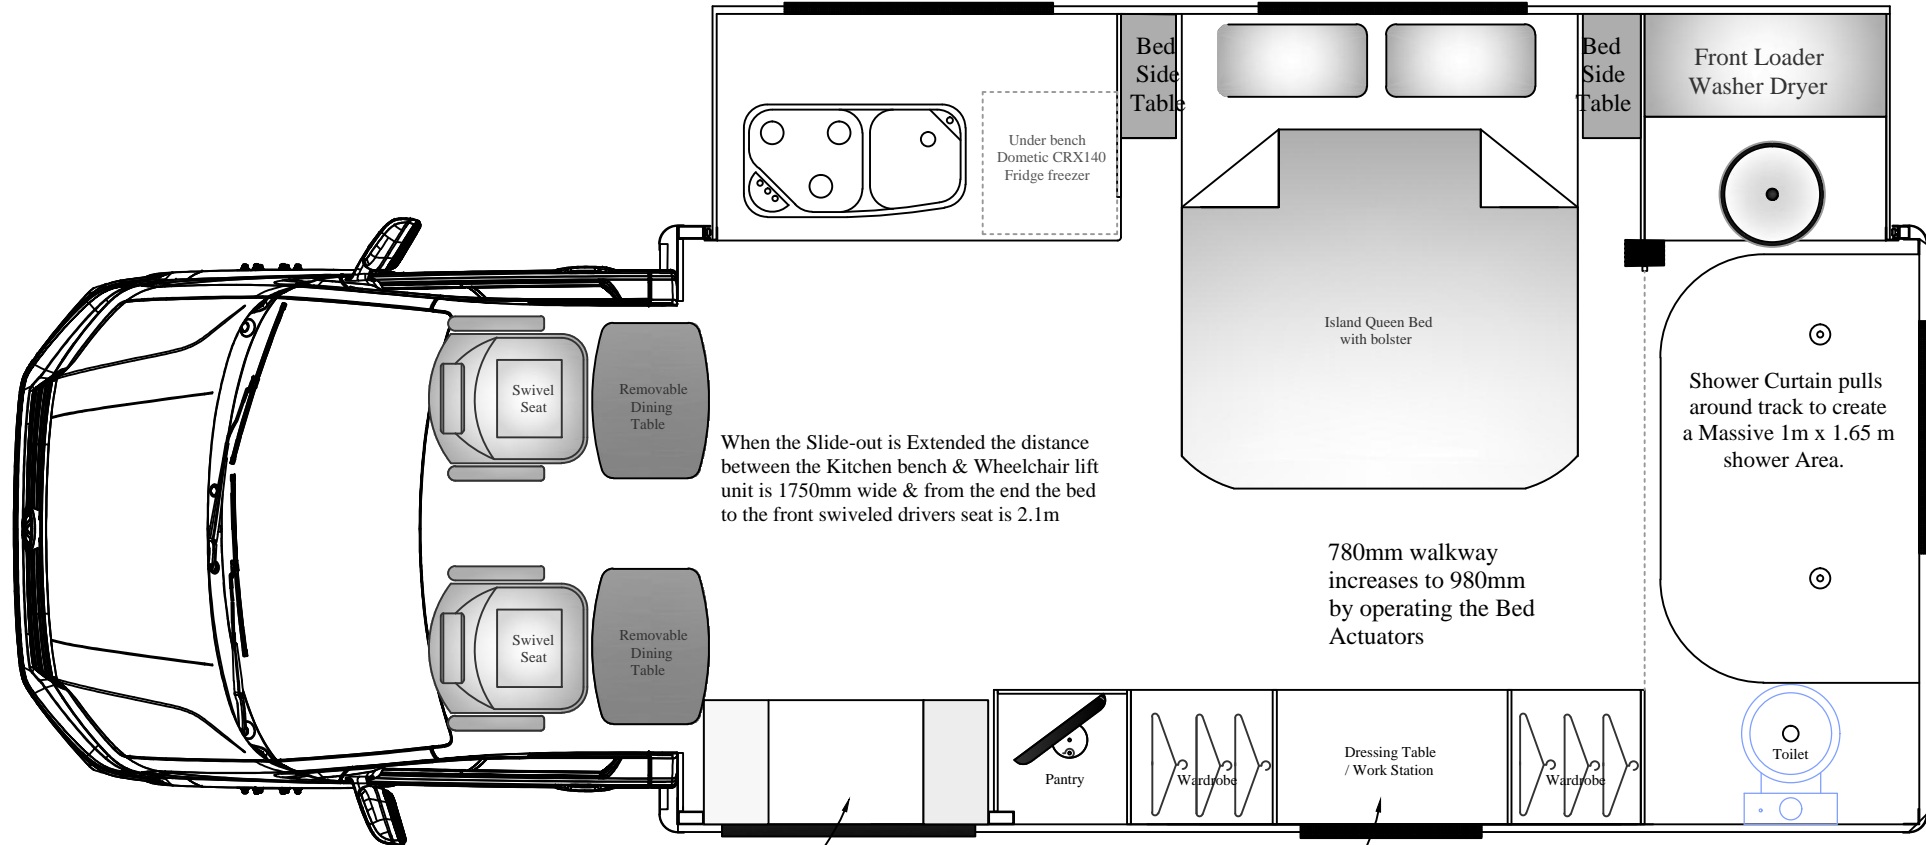

REVOLUTION Motorhomes

DESIRE SL24w (Wheel Chair) Island Queen bed

Expanded Living Mode

Custom Disability Options include

- * Electric 12 volt bed head lifts.
- * Lift Hoists & Roof tracks.
- * Alternate Wheelchair lift units.
- * Wheelchair Docking stations.
- * Disability Driving Conversions.
- * Extending Vanity and sink.

To allow able bodied persons to easily enter or exit the motorhome via the standard wheelchair access door, Revolution install a Split platform wheelchair Lift and 12 volt electrically operated entry steps.

This Work Station area is ideal for Customers that prefer to spreading out in larger work space. eg. office work, crafting etc.