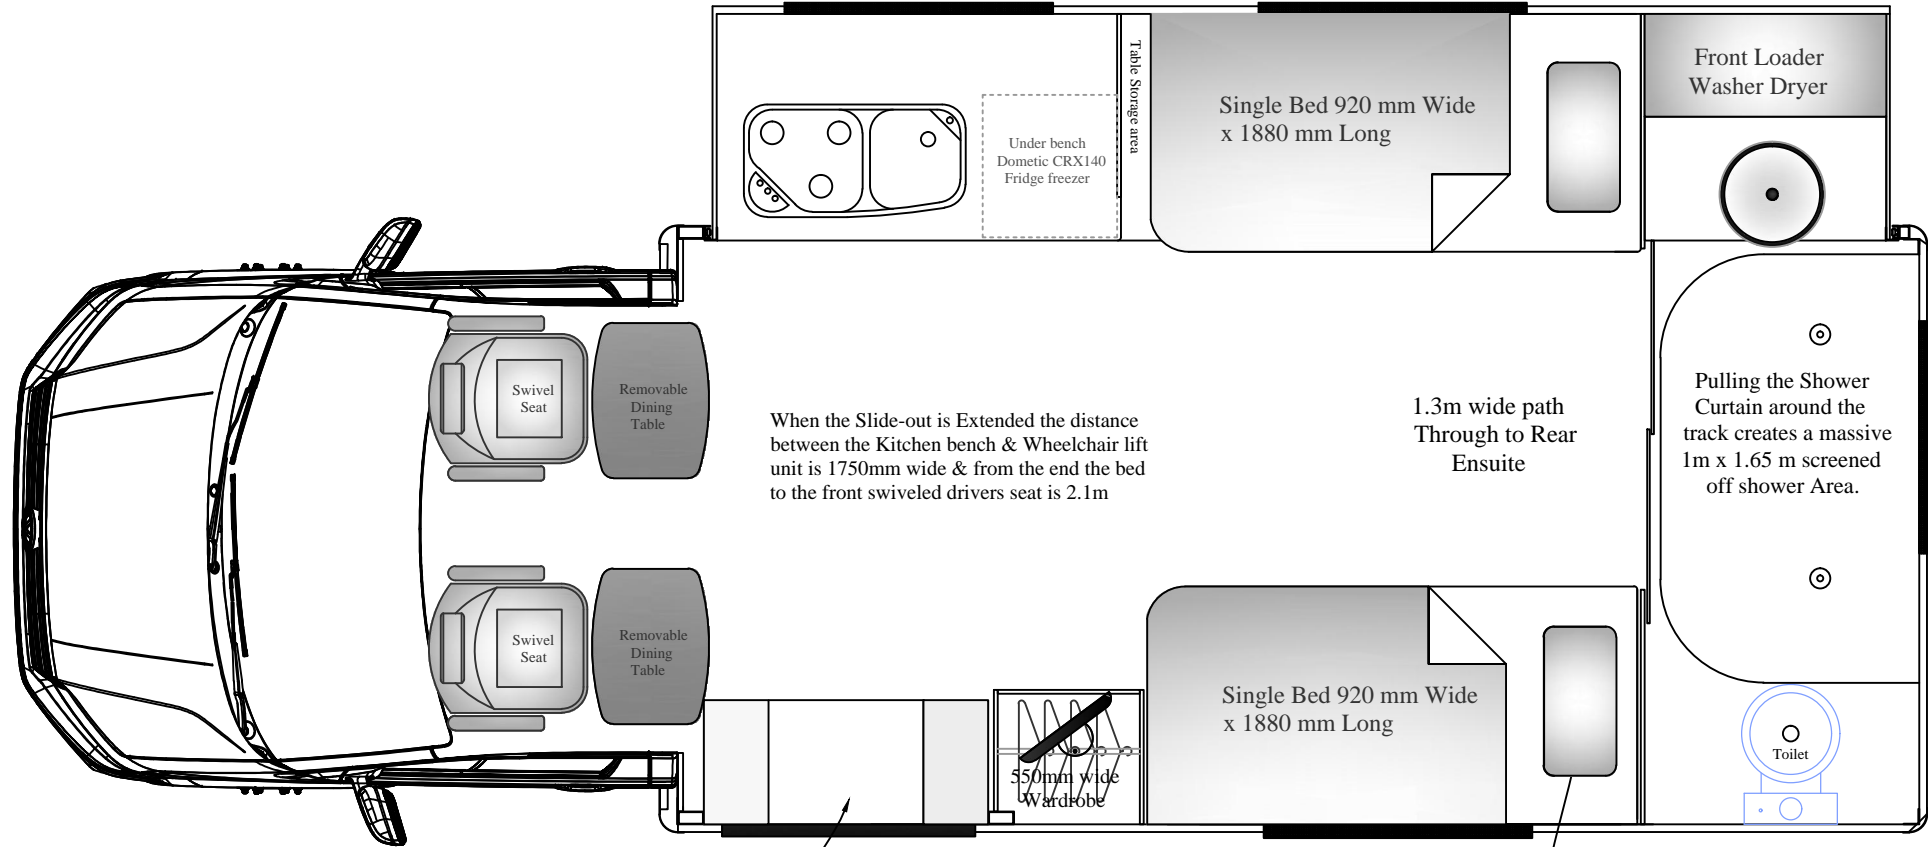

## DESIRE SL24w (Wheel Chair)

Expanded Living Mode

### Custom Disability Options include

- \* Electric 12 volt bed head lifts.
- \* Lift Hoists & Roof tracks.
- \* Alternate Wheelchair lift units.
- \* Wheelchair Docking stations.
- \* Disability Driving Conversions.
- \* Extending Vanity and sink.

To allow able bodied persons to easily enter or exit the motorhome via the standard wheelchair access door, Revolution install a Split platform wheelchair Lift and 12 volt electrically operated entry steps.

Optional 12 volt elevating bed heads. allow the person in bed to more easily sit up eg. to watch TV or better engage in what's going on around them.