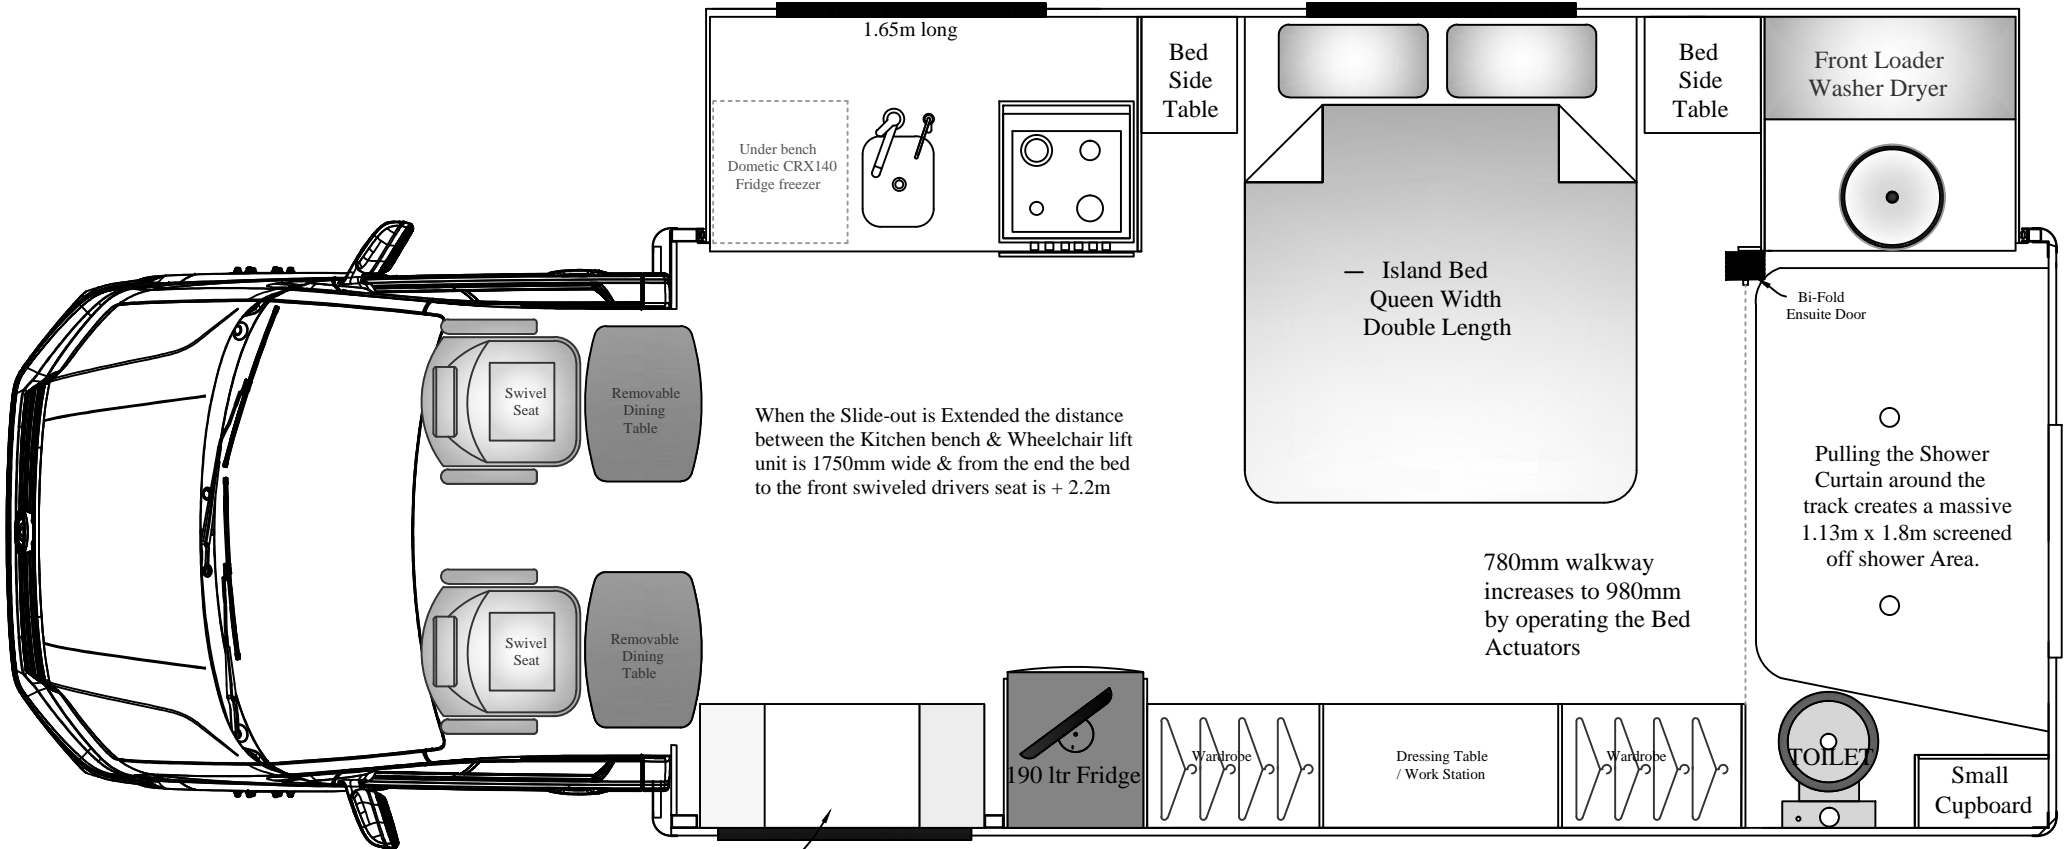

## DESIRE SL26w (Wheel Chair)

Expanded Living Mode

### Custom Disability Options include

- \* Electric 12 volt bed head lifts.
- \* Lift Hoists & Roof tracks.
- \* Alternate Wheelchair lift units.
- \* Wheelchair Docking stations.
- \* Disability Driving Conversions.
- \* Extending Vanity and sink.

To allow able bodied persons to easily enter or exit the motorhome via the standard wheelchair access door, Revolution install a Split platform wheelchair Lift and 12 volt electrically operated entry steps.