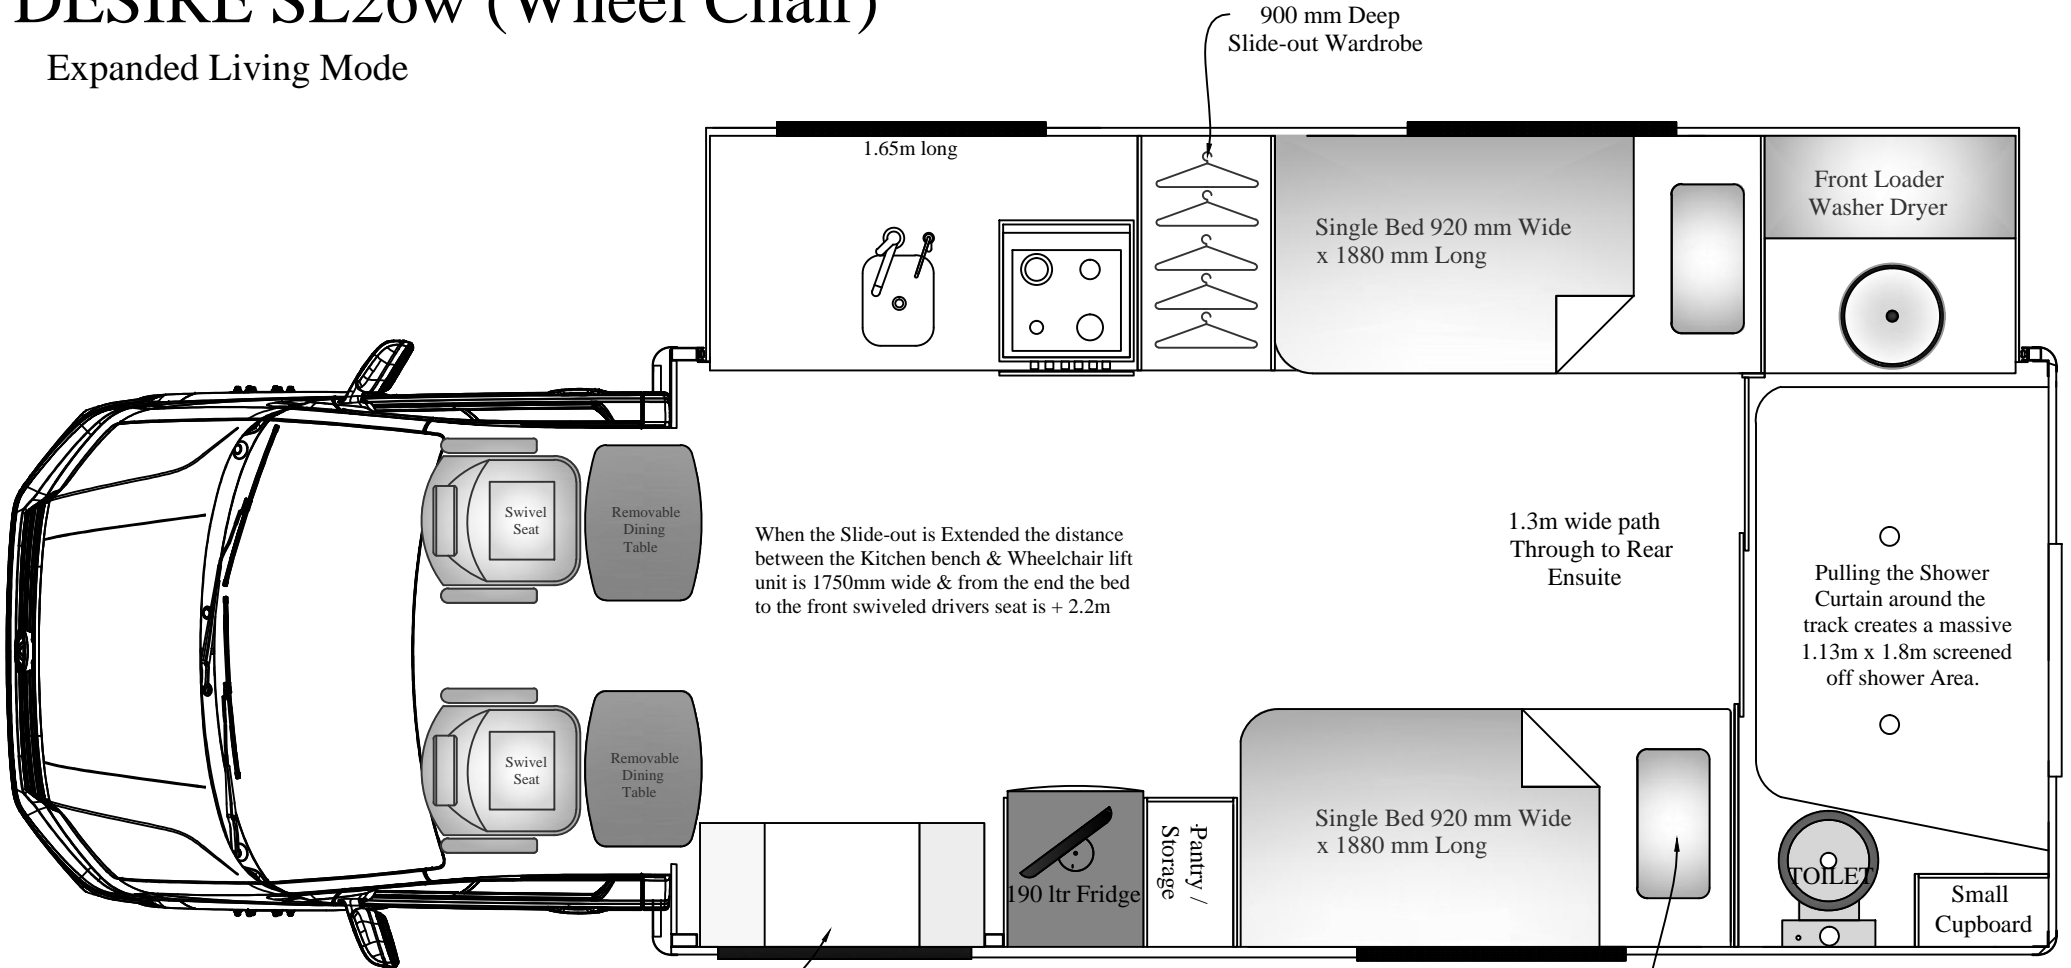

REVOLUTION Motorhomes

DESIRE SL26w (Wheel Chair)

Expanded Living Mode

Custom Disability Options include

- * Electric 12 volt bed head lifts.
- * Lift Hoists & Roof tracks.
- * Alternate Wheelchair lift units.
- * Wheelchair Docking stations.
- * Disability Driving Conversions.
- * Extending Vanity and sink.

To allow able bodied persons to easily enter or exit the motorhome via the standard wheelchair access door, Revolution install a Split platform wheelchair Lift and 12 volt electrically operated entry steps.

Optional 12 volt elevating bed heads. allow the person in bed to more easily sit up eg. to watch TV or better engage in what's going on around them.