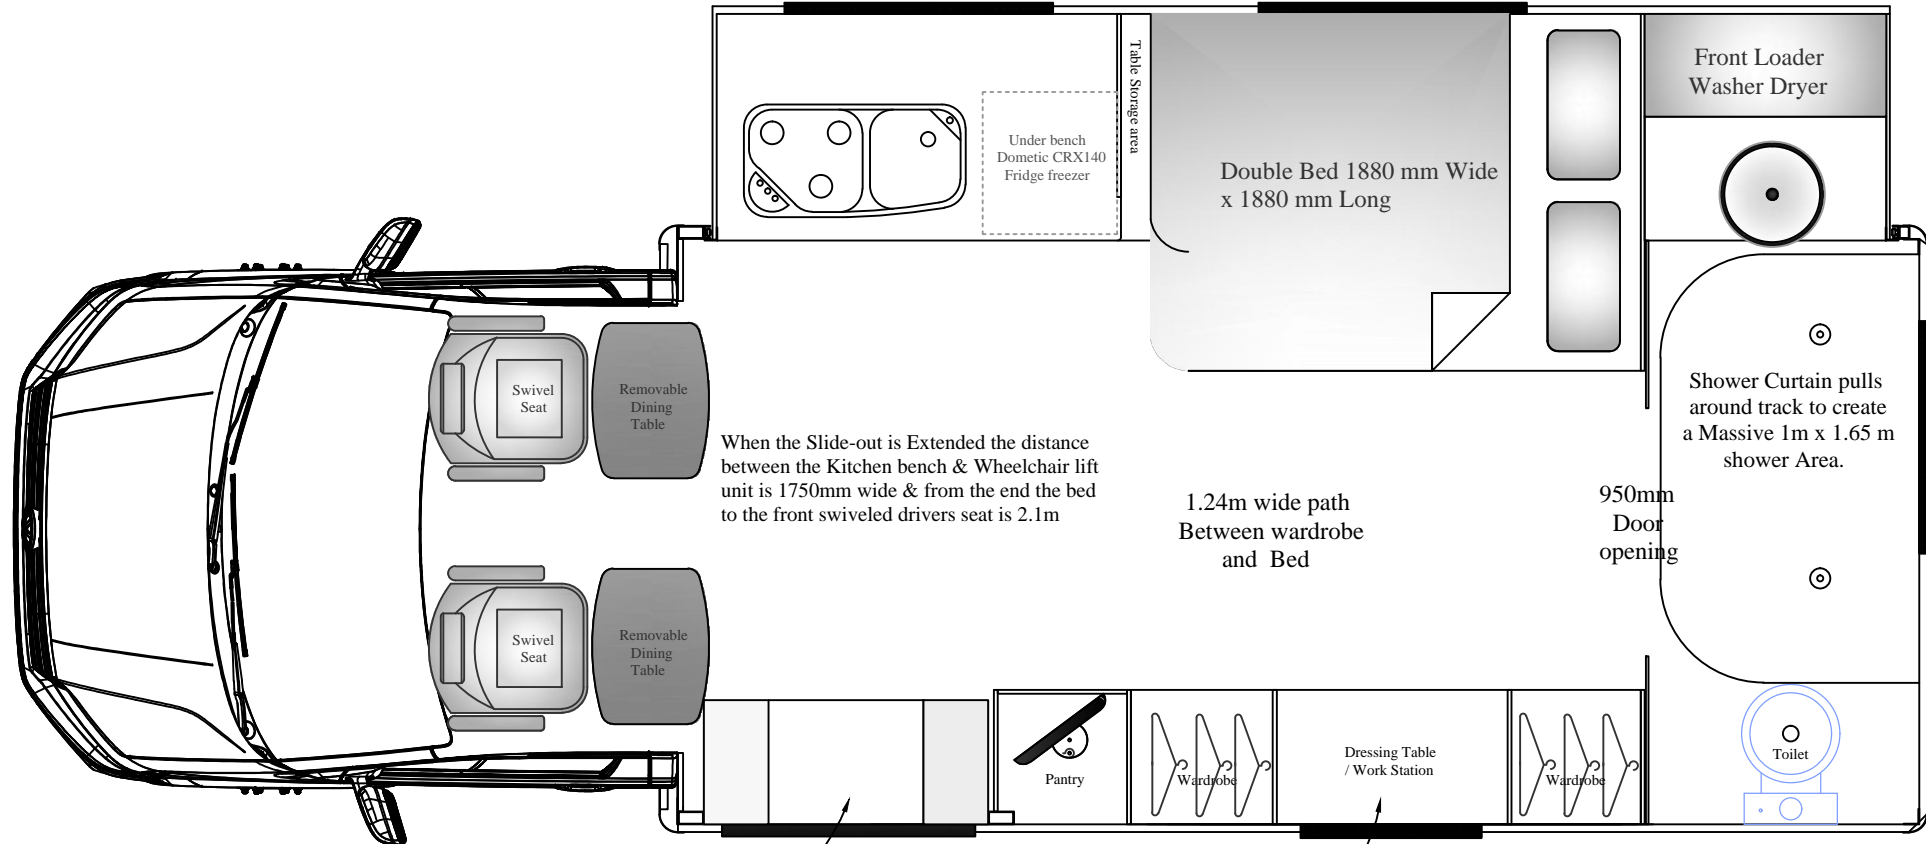

REVOLUTION Motorhomes

DESIRE SL24w (Wheel Chair)

Expanded Living Mode

Custom Disability Options include

- * Electric 12 volt bed head lifts.
- * Lift Hoists & Roof tracks.
- * Alternate Wheelchair lift units.
- * Wheelchair Docking stations.
- * Disability Driving Conversions.
- * Extending Vanity and sink.

To allow able bodied persons to easily enter or exit the motorhome via the standard wheelchair access door, Revolution install a Split platform wheelchair Lift and 12 volt electrically operated entry steps.

This Work Station area is ideal for Customers that prefer to spreading out in larger work space. eg. office work, crafting etc.